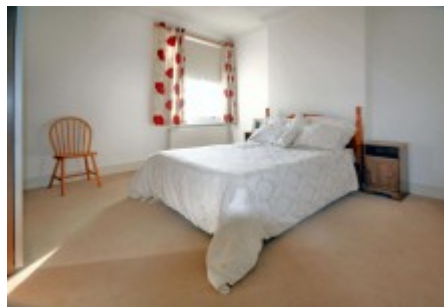

2 bedroom maisonette

£1,700 pcm

- Newly Refurbished
- Two Double Bedrooms
- Beautiful Period Features

- Fully Furnished
- Large Kitchen/ Diner
- EPC Rating Band D