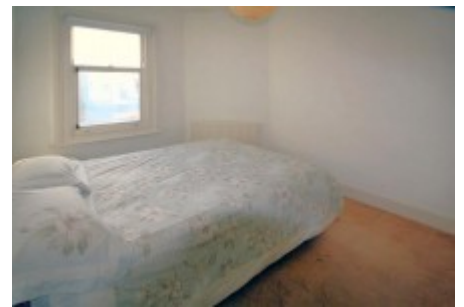

2 bedroom maisonette

£1,700 pcm

- Newly Refurbished
- Two Double Bedrooms
- Beautiful Period Features

- Fully Furnished
- Large Kitchen/ Diner
- EPC Rating Band D