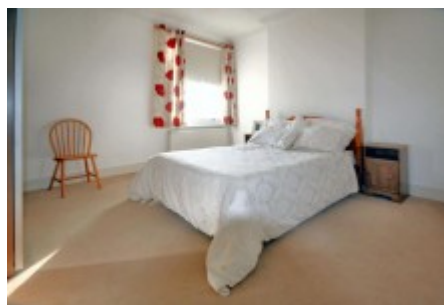

2 bedroom maisonette

£1,650 pcm

- Newly Refurbished
- Two Double Bedrooms
- Beautiful Period Features

- Fully Furnished
- Large Kitchen/ Diner
- EPC Rating Band D