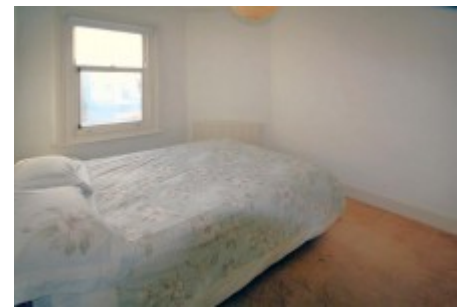

2 bedroom maisonette

£1,650 pcm

- Newly Refurbished
- Two Double Bedrooms
- Beautiful Period Features

- Fully Furnished
- Large Kitchen/ Diner
- EPC Rating Band D